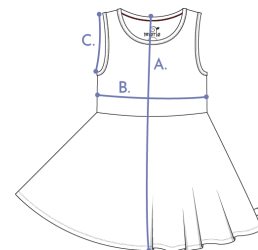

Sleeveless dresses

Size	LENGTH (A.)		WIDTH(B.)		ARM OPENING(C.)	
	cm	in.	cm	in.	cm	in.
80-86 | 12-18 Mo	46,0	18,1	27,0	10,6	14,5	5,7
92-98 | 2-3 Y	53,0	20,9	28,5	11,2	15,5	6,1
104-110 | 4-5 Y	60,5	23,8	29,0	11,4	17,0	6,7
116-122 | 6-7 Y	68,0	26,8	30,0	11,8	18,5	7,3
128-134 | 7-8 Y	76,0	29,9	31,0	12,2	20,0	7,9